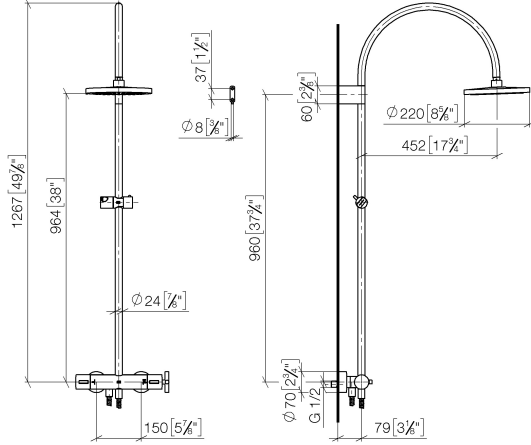

**TARA Shower pipe with shower thermostat without hand shower 300 mm -
Chrome**

TARA

34 460 892

- shower with fixed riser projection 452mm
- overhead shower: rain flow
- rain shower Ø 300 mm
- rain shower with anti-scale system
- max. rainshower flow 14 l/min
- Function from: 10 l/min
- rotary diverter with volume control and shut-off function
- slide-on rosettes Ø 70 mm
- height of fittings up to rain shower (bottom edge) 964mm
- height of fittings up to top edge of elbow 1267mm
- gauge 150 mm - 13 mm
- metal shower hose 1750mm with integrated anti-twist protection
- 1/2" connection
- slide bar
- Pipe diameter 23.5 mm

This article does not include a hand shower!
Intrinsic protection against back flow.

	Chrome	34 460 892-00
	Brushed Platinum	34 460 892-06
	Platinum	34 460 892-08
	Dark Chrome	34 460 892-19
	Brushed Durabrass (23kt Gold)	34 460 892-28
	Matte Black	34 460 892-33
	Brushed Champagne (22kt Gold)	34 460 892-46
	Champagne (22kt Gold)	34 460 892-47
	Brushed Chrome	34 460 892-93
	Brushed Dark Platinum	34 460 892-99

34 460 892

mm [inches]

1:10

Flow rate chart

Certificates

Belgaqua_24-006-27_8.

34 460 892

Spare parts list

No.	Item Number	Name	Quantity used	Delivery time
1	04 12 05 091 00-00	shower	1	10
2	04 28 22 346 00-00	pipe	1	10
3	09 14 10 008 90	seal	1	2
4	90 17 11 150 00-00	holder	1	10
5	28 322 970-00	Metal shower hose 1/2" x 3/8" x 1750 mm - Chrome	1	2
6	12 570 970-00	Slide unit - Chrome	1	10
7	90 28 22 349 00-00	pipe	1	10
8	04 17 01 250 00-00	connection	1	10
9	90 17 33 015 00-00	handle	1	10
10	90 14 20 026 00 90	seal	1	2
11	90 17 33 021 00-00	handle	1	10