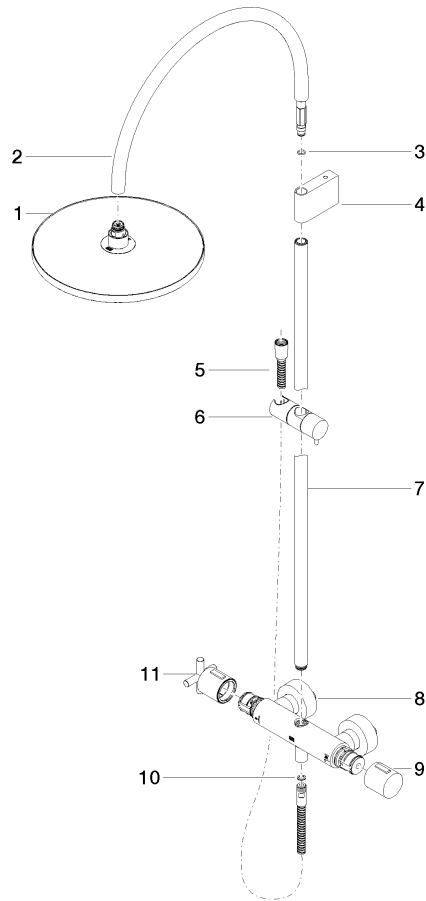

**TARA Shower pipe with shower thermostat without hand shower 300 mm -
Chrome**

TARA

34 460 892

- shower with fixed riser projection 452mm
- overhead shower: rain flow
- rain shower Ø 300 mm
- rain shower with anti-scale system
- max. rainshower flow 14 l/min
- Function from: 10 l/min
- rotary diverter with volume control and shut-off function
- slide-on rosettes Ø 70 mm
- height of fittings up to rain shower (bottom edge) 964mm
- height of fittings up to top edge of elbow 1267mm
- gauge 150 mm - 13 mm
- metal shower hose 1750mm with integrated anti-twist protection
- 1/2" connection
- slide bar
- Pipe diameter 23.5 mm

34 460 892

mm [inches]

1:10

Flow rate chart

Certificates

Belgaqua_24-006-27_8.

34 460 892

Spare parts list

No.	Item Number	Name	Quantity used	Delivery time
1	04 12 05 091 00-00	shower	1	10
2	04 28 22 346 00-00	pipe	1	10
3	09 14 10 008 90	seal	1	2
4	90 17 11 150 00-00	holder	1	10
5	28 322 970-00	Metal shower hose 1/2" x 3/8" x 1750 mm - Chrome	1	2
6	12 570 970-00	Slide unit - Chrome	1	10
7	90 28 22 349 00-00	pipe	1	10
8	04 17 01 250 00-00	connection	1	10
9	90 17 33 015 00-00	handle	1	10
10	90 14 20 026 00 90	seal	1	2
11	90 17 33 021 00-00	handle	1	10